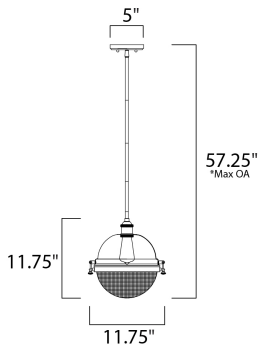

**PRODUCT DESCRIPTION**

This nautical design features a solid dome of aluminum finished in Oil Rubbed Bronze with solid brass hardware finished in Antique Brass. The Clear prismatic glass diffuser completes the authentic look of this outdoor collection.

\*max overall height

**MEASUREMENTS**

- DIMENSION : 11.75" L x 11.75" W x 13.25" H
- MAX OAH : 57.25" OAH
- CANOPY : 5" W x 0.75" H x 5" L
- HANGING WEIGHT : 7.04 lb

**LAMPING**

- INPUT VOLTAGE : 120V
- BULB : 1 x 60W Incandescent E26 Medium , 60W Total
- BULB INCLUDED : (Not Included)
- DIMMABLE : Yes